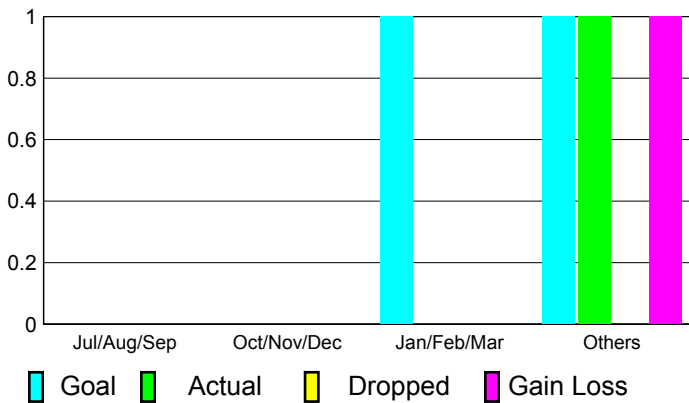

2010-2011 GMT Reports for District (or Undistricted) **District 110CW**

GMT: HOWARD PATRICK LEE

Location: NETHERLANDS

GMT CA: 4

CLUBS

Club Results
2010-2011

Clubs
2009-2010

Month	New Club Goal	Actual New Clubs	Actual Dropped Clubs	Gain/Loss of Clubs	Gain/Loss of Clubs
Jul/Aug/Sep	0	0	0	0	1
Oct/Nov/Dec	0	0	0	0	1
Jan/Feb/Mar	1	0	0	0	0
Apr/May/June	1	1	0	1	0
Totals	2	1	0	1	2

Club Results 2010-2011

Goal, New, Dropped, Gain/Loss

Comparison of Club Gain/Loss

Current Year Compared to the Previous Year

YTD Status Quo Clubs 2010-2011

Status Quo Clubs Compared to Status Quo Members

MEMBERSHIP