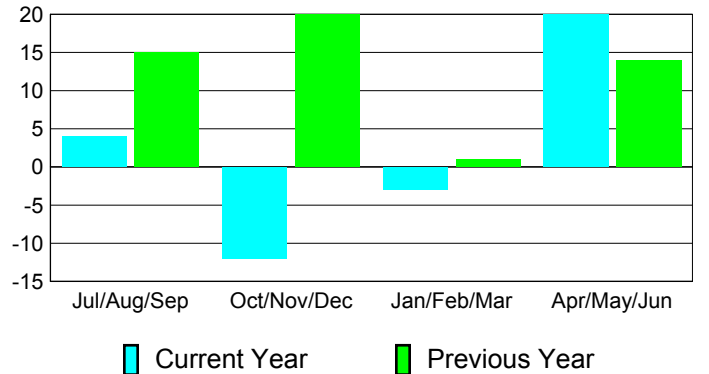

Membership Results
2010-2011

Membership
2009-2010

Month	Net Memb Goal	Actual New Memb	Actual Dropped Memb	Gain/Loss of Memb	Gain/Loss of Memb
Jul/Aug/Sep	-15	51	-47	4	15
Oct/Nov/Dec	0	19	-31	-12	20
Jan/Feb/Mar	22	17	-20	-3	1
Apr/May/June	22	76	-56	20	14
Totals	29	163	-154	9	50

Membership Results 2010-2011

Goal, New, Dropped, Gain/Loss

Comparison of Membership Gain/Loss

Current Year Compared to the Previous Year

Gender Comparison 2010-2011

Jul/Aug/Sep

Oct/Nov/Dec

Jan/Feb/Mar

Apr/May/June

■ Male

■ Female