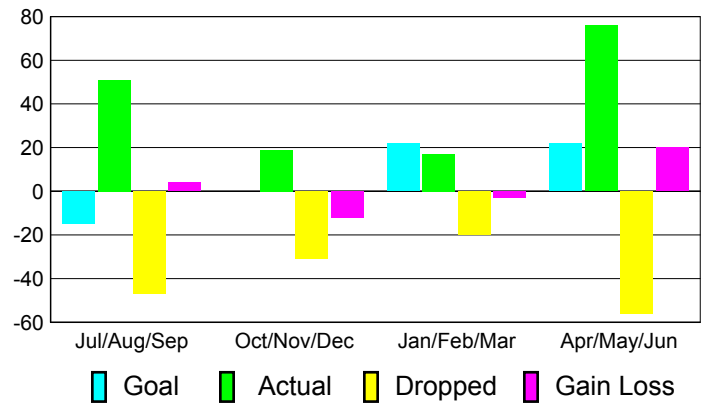

Membership Results 2010-2011

Goal, New, Dropped, Gain/Loss

Comparison of Membership Gain/Loss

Current Year Compared to the Previous Year