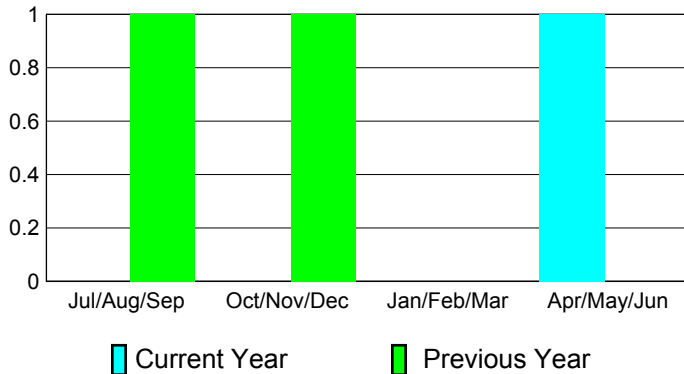

2010-2011 GMT Reports for District (or Undistricted) **District 110CW**

GMT: HOWARD PATRICK LEE

Location: NETHERLANDS

GMT CA: 4

CLUBS

Club Results
2010-2011

Clubs
2009-2010

Month	New Club Goal	Actual New Clubs	Actual Dropped Clubs	Gain/Loss of Clubs	Gain/Loss of Clubs
Jul/Aug/Sep	0	0	0	0	1
Oct/Nov/Dec	0	0	0	0	1
Jan/Feb/Mar	1	0	0	0	0
Apr/May/June	1	1	0	1	0
Totals	2	1	0	1	2

Club Results 2010-2011

Goal, New, Dropped, Gain/Loss

Comparison of Club Gain/Loss

Current Year Compared to the Previous Year

YTD Status Quo Clubs 2010-2011

Status Quo Clubs Compared to Status Quo Members

MEMBERSHIP